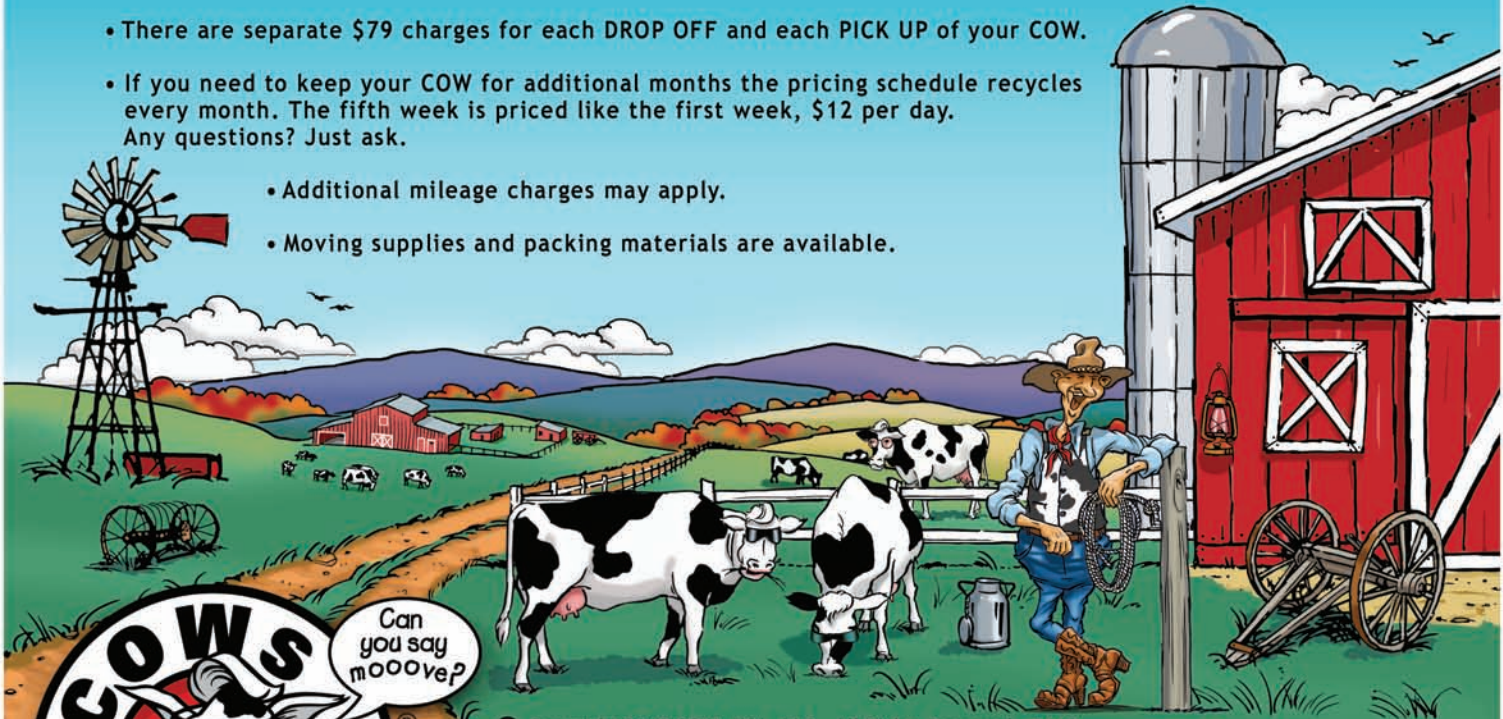

© Copyright 2010 COWS USA, LLC - All Rights Reserved - 0110

120 QUARRY DRIVE, MILFORD, MA 01757
WWW.866-GET-A-COW.COM - 866.GET A COW